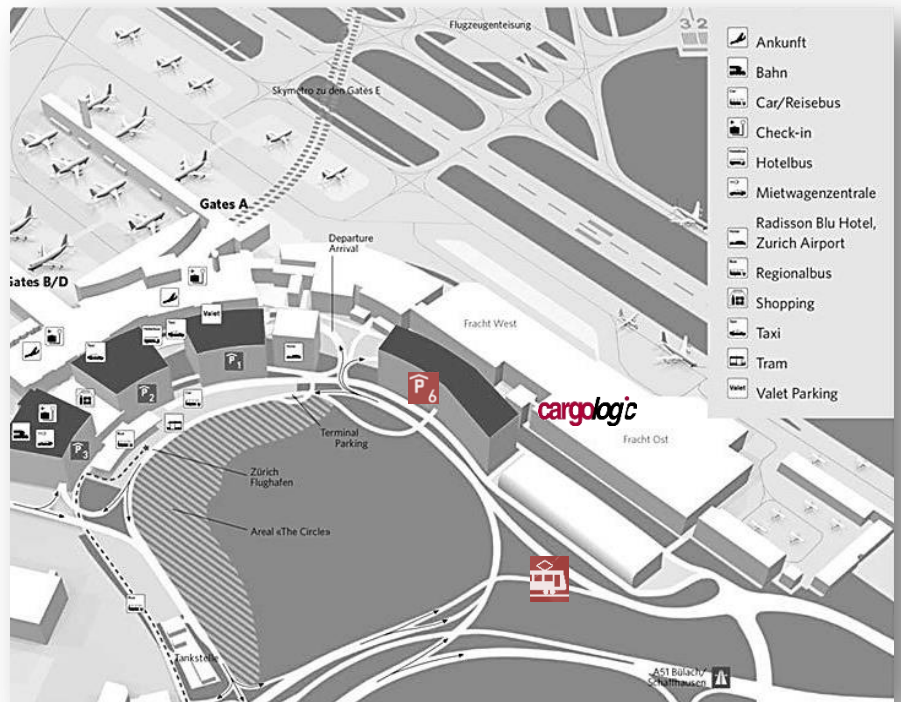

# Location

## Cargologic AG

Fracht Ost  
P.O. Box  
8058 Zurich Airport

Use the **entrance 4/5** at the building Freight East, next to the restaurant „Stopover“.

The **Reception** (F2 2-671) is on the 2nd floor.

### How to get there:

**by car:**

Highway direction „Zürich-Flughafen“ („Airport“)  
Recommended Parking P6

**by train:**

Train station „Zürich-Flughafen“ („Zurich Airport“). Follow the direction „Arrival 1“, exit „Parking 6“. Keep going straight ahead to the building Fracht East, entrance 4/5 next to the restaurant „Stopover“

**by tram:**

Tram Nr. 10 or 12  
Station „Zürich-Flughafen Fracht“ („Zurich Airport Freight“)